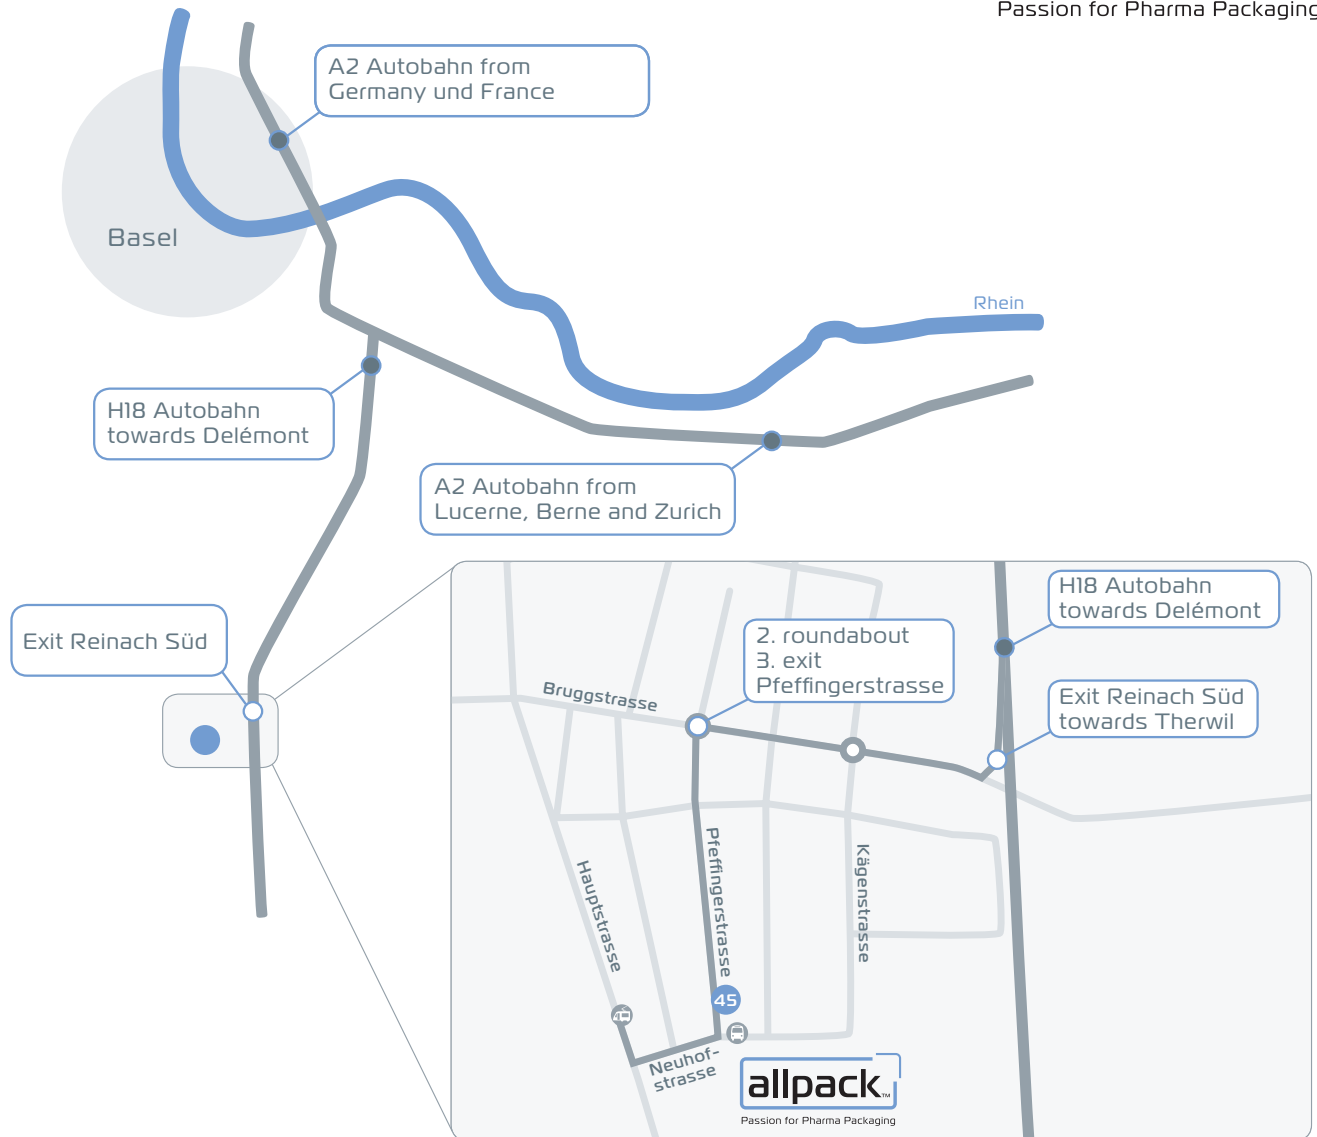

How to find allpack group ag

Passion for Pharma Packaging

Arrival by car:

A2 Autobahn, heading towards Basel: after the Schweizerhalle Tunnel, drive in the direction of Delémont/Muttenz at the Hagnau intersection, keep to the left in the direction of Delémont (H18). Travel for approx. 5 km along the H18 Autobahn in the direction of Delémont; take the Reinach Süd exit. At the exit, keep to the right in the lane signposted 'Therwil'. Pass straight across the first roundabout; take the third exit (Pfeffingerstrasse) at the second roundabout. Continue straight along this road; you will find Allpack Group AG at the end of the road on the left. There are car parking spaces in front of the company.

A2 Autobahn from D or F, heading towards Berne, Lucerne, Zurich: at the Hagnau intersection, drive in the direction of Delémont/Basel-St. Jakob/Birsfelden/Muttenz. At the fork keep to the left, following the signs for Delémont/Muttenz and take the H18. Travel for approx. 5 km along the H18 Autobahn in the direction of Delémont; take the Reinach Süd exit. At the exit, keep to the right in the lane signposted 'Therwil'. Pass straight across the first roundabout; take the third exit (Pfeffingerstrasse) at the second roundabout. Continue straight along this road; you will find Allpack Group AG at the end of the road on the left. There are car parking spaces in front of the company.

Arrival by public transportation:

By tram: take tram no. 11 (destination: Aesch) to the 'Reinach Süd' stop. Cross the road at the pedestrian crossing, then continue along the pavement, walking in the direction of Aesch, until you reach Neuhofstrasse. Turn left into Neuhofstrasse and continue until you reach the second crossroad. You are now on Pfeffingerstrasse which you will need to cross; the first building after the car park is our company.

By train: take a Regiobahn train in the direction of Laufen/Delémont. Alight at Dornach. Take bus no. 62 in the direction of Benken Brücke. Alight at the 'Neuhofstrasse' stop. Pfeffingerstrasse 45 is situated in the immediate vicinity of the bus stop.